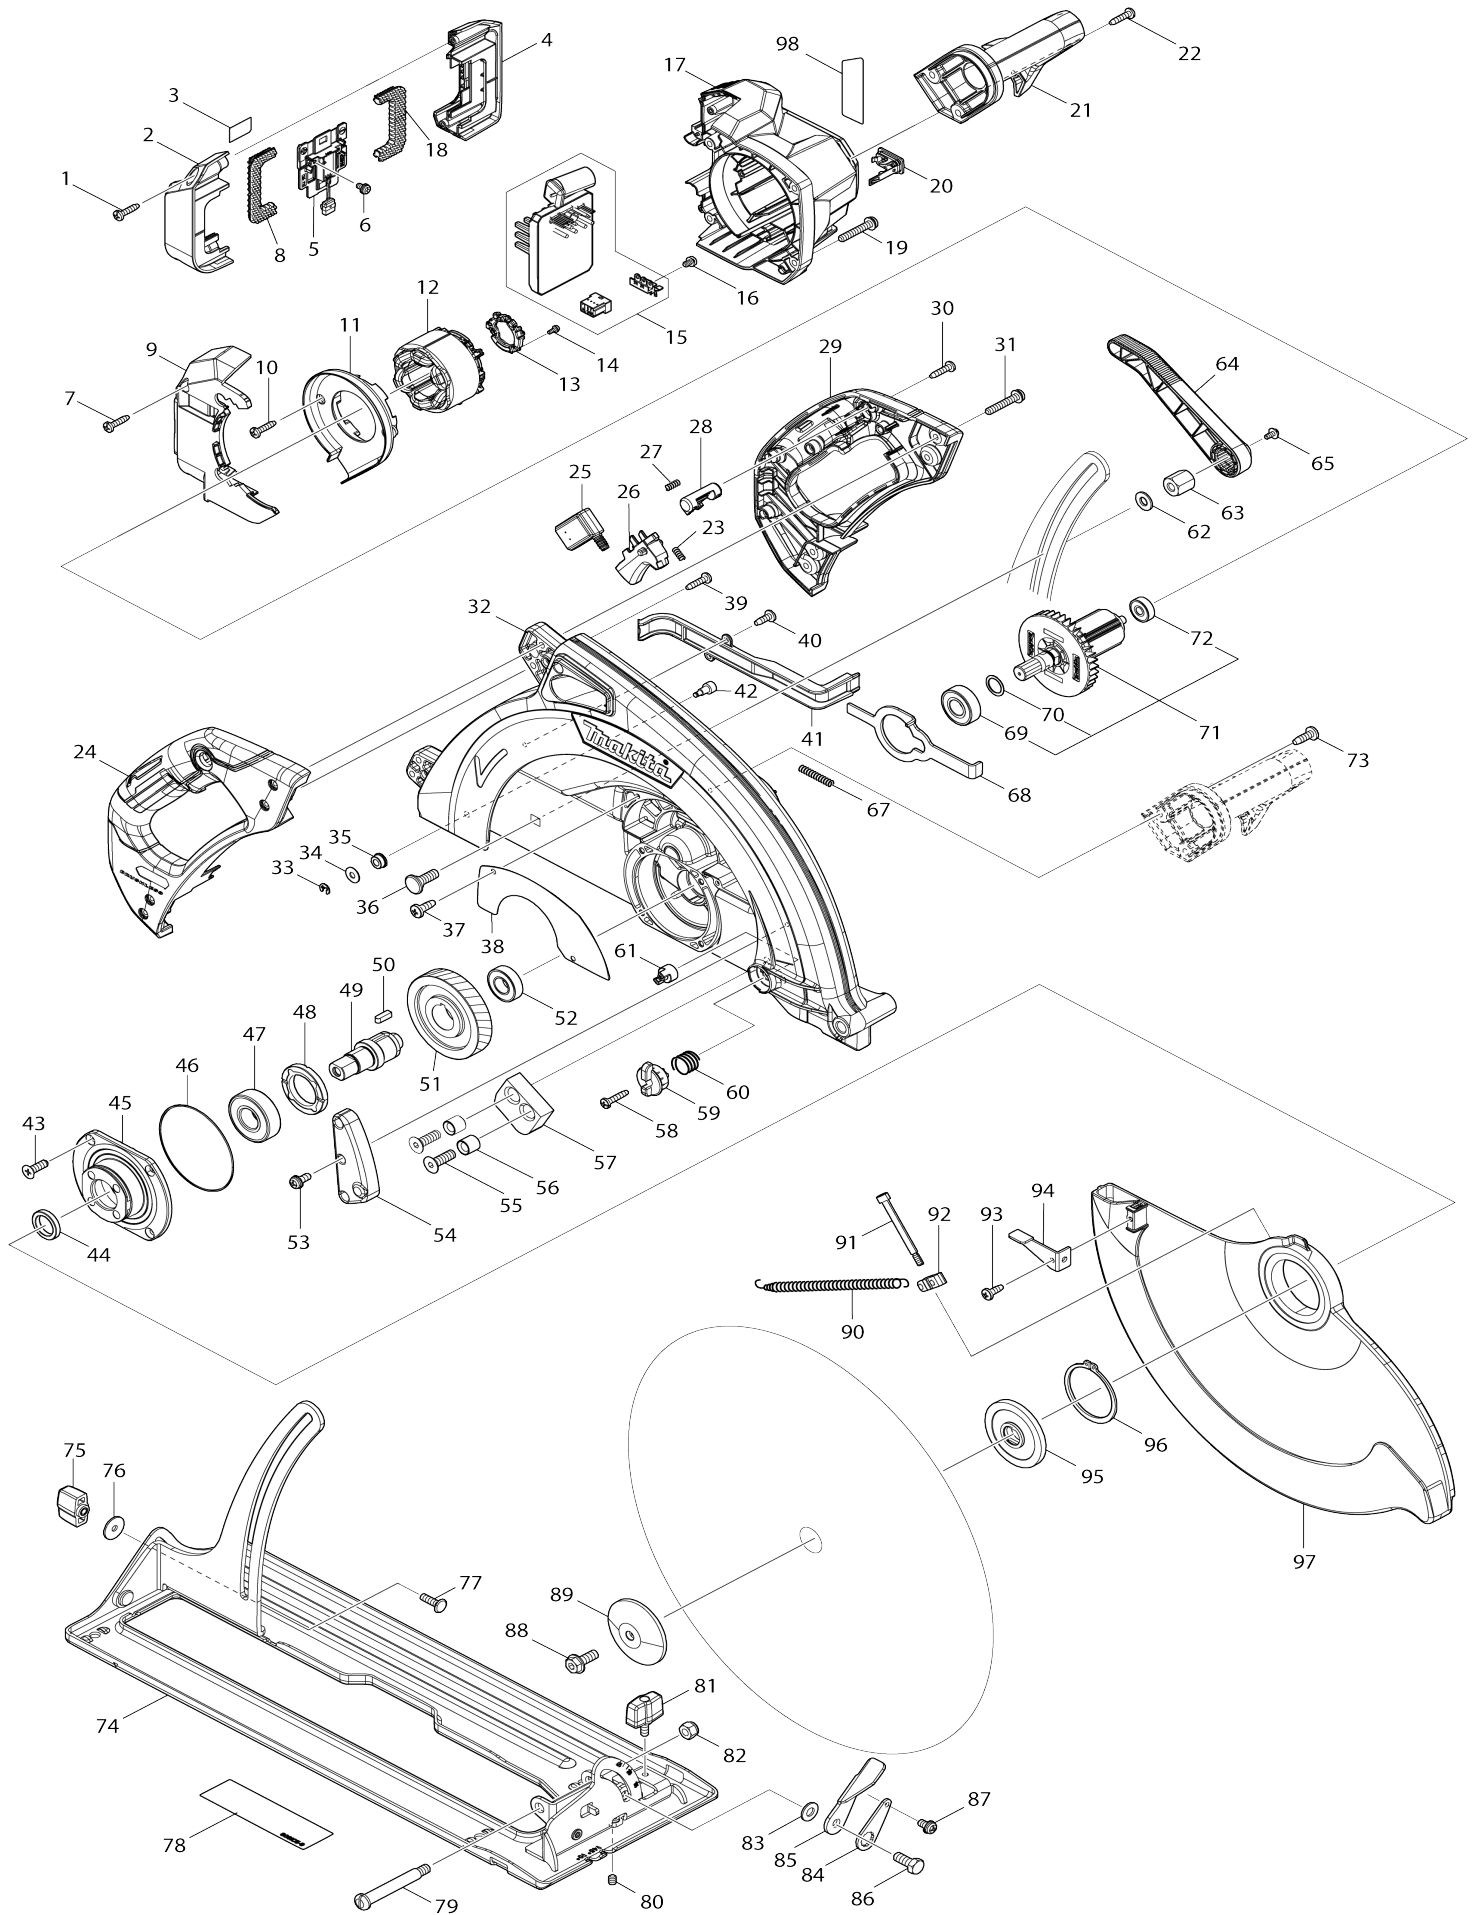

Model No.HS013G 415MM CORDLESS CIRCULAR SAW

Model No.HS013G 415MM CORDLESS CIRCULAR SAW

Item No.	Parts No.	Description	Interchangeability	Q'ty	New/Old	Note1	Note2
001	266326-2	TAPPING SCREW 4X18		2			
002	1830Y4-3	BATTERY HOUSING SET		1			
C10	263005-3	RUBBER PIN 6		2			
002		INC. 4					
003	8147S0-7	HS013G SERIAL NO. LABEL		1			
004	1830Y4-3	BATTERY HOUSING SET		1			
C10	263005-3	RUBBER PIN 6		2			
004		INC. 2					
005	632T08-2	TERMINAL UNIT		1			
006	652031-1	PAN HEAD SCREW M3X6		2			
007	266326-2	TAPPING SCREW 4X18		2			
008	422543-6	CUSHION RUBBER		1			
009	4131E9-8	MOTOR HOUSING COVER		1			
010	266326-2	TAPPING SCREW 4X18		2			
011	4131F2-9	BAFFLE PLATE		1			
012	629C86-9	STATOR		1			
013	632R96-7	SENSOR UNIT		1			
014	652119-7	PAN HEAD SCREW M2X6		3			
015	620R04-0	CONTROLLER		1			
016	652069-6	FLAT HEAD SCREW M3X6		3			
017	4131E8-0	MOTOR HOUSING		1			
018	422543-6	CUSHION RUBBER		1			
019	911253-5	PAN HEAD SCREW M5X30		4			
020	140F99-0	CAP COMPLETE		1			
C10	213A05-9	O-RING16		1			
021	4131F0-3	FRONT HANDLE		1			
022	266045-0	TAPPING SCREW 4X20		2			
023	231433-0	COMPRESSION SPRING 4		1			
024	1830Y5-1	HANDLE SET		1			
C10	931202-6	HEX. NUT M5		4			
024		INC. 29					
025	651083-9	SWITCH C3XA-1PSPM		1			
026	459829-5	SWITCH LEVER		1			
027	231433-0	COMPRESSION SPRING 4		1			
028	419704-7	LOCK OFF BUTTON		1			
029	1830Y5-1	HANDLE SET		1			
C10	931202-6	HEX. NUT M5		4			
029		INC. 24					
030	266326-2	TAPPING SCREW 4X18		4			
031	911253-5	PAN HEAD SCREW M5X30		4			
032	137229-6	BLADE CASE ASS'Y		1			
C10	263005-3	RUBBER PIN 6		1			
033	961017-7	STOP RING E-3		1			
034	267099-0	FLAT WASHER 4		1			
035	262104-8	SHOULDER RING 4		1			
036	266249-4	CAP SQUARE NECK BOLT M8X24		1			
037	266026-4	TAPPING SCREW BIND CT 4X12		2			